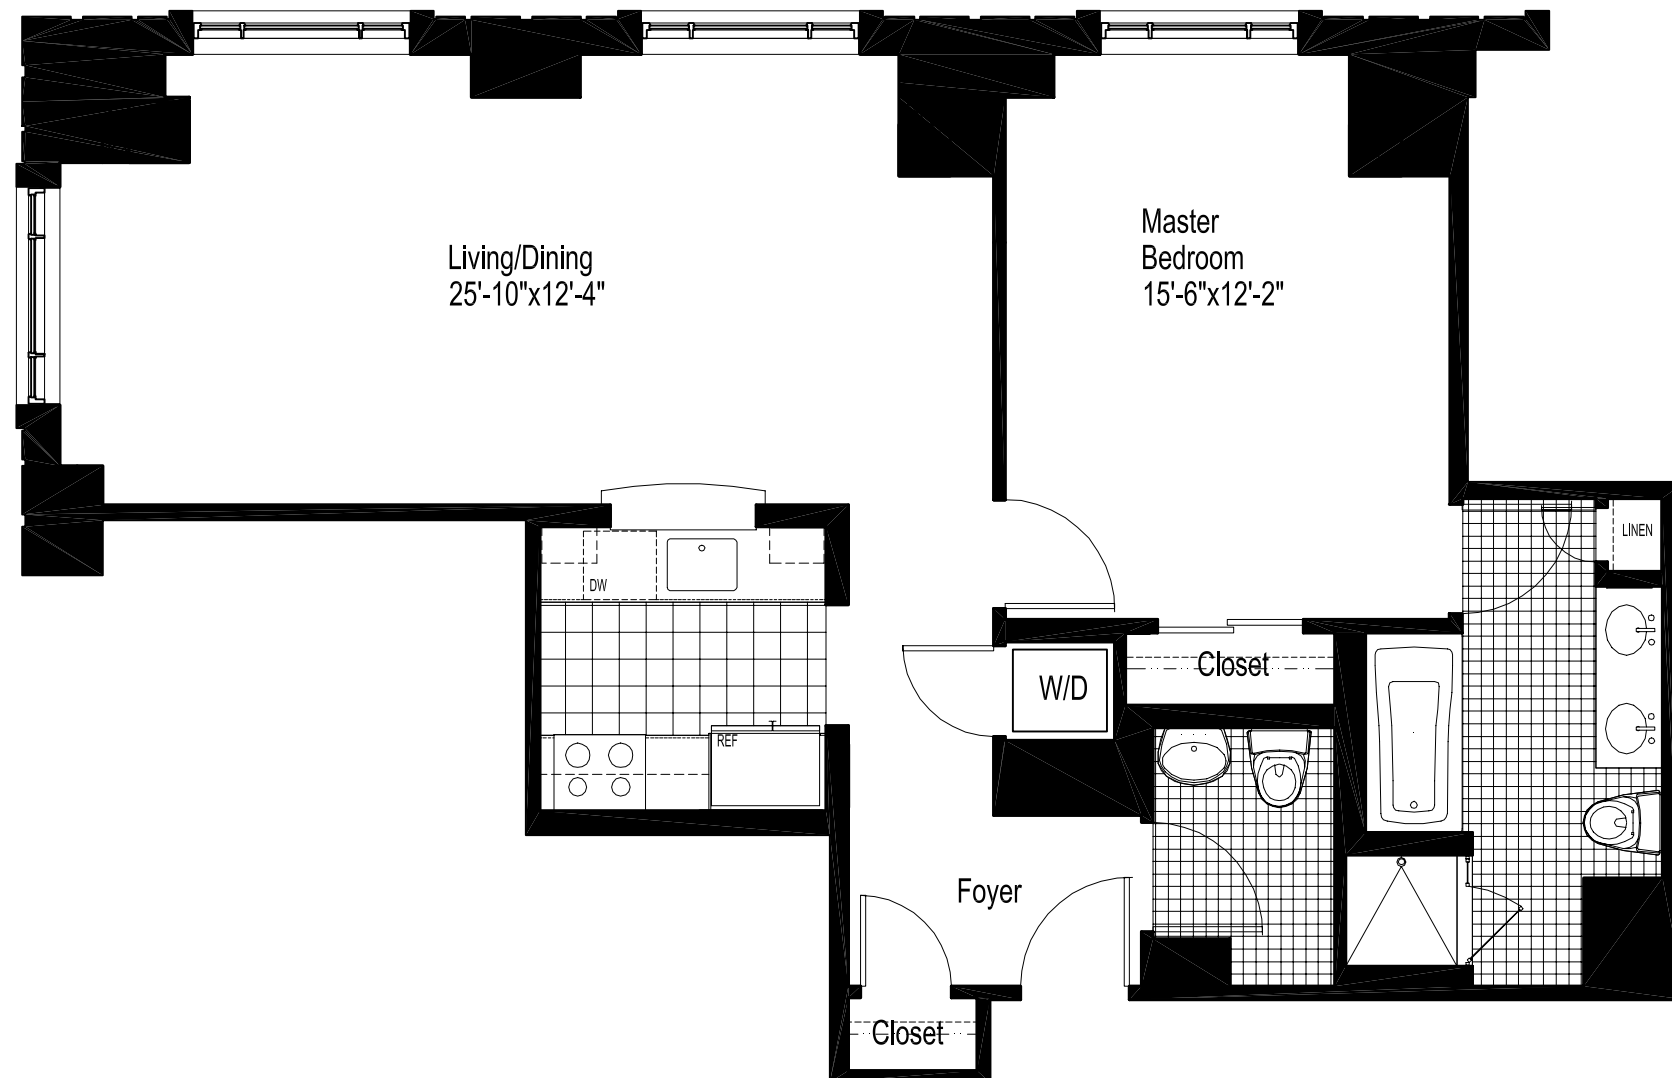

The Colonnade

RESIDENCES

Residence E One Bedroom 900 S.F.

118 Huntington Avenue, Boston MA 02118
Tel: 617.424.1900
Fax: 617.424.1994

A Development of The Druker Company, Ltd.

All dimensions are approximate and are subject to construction variances. Plan and dimensions may contain minor variation from floor to floor.